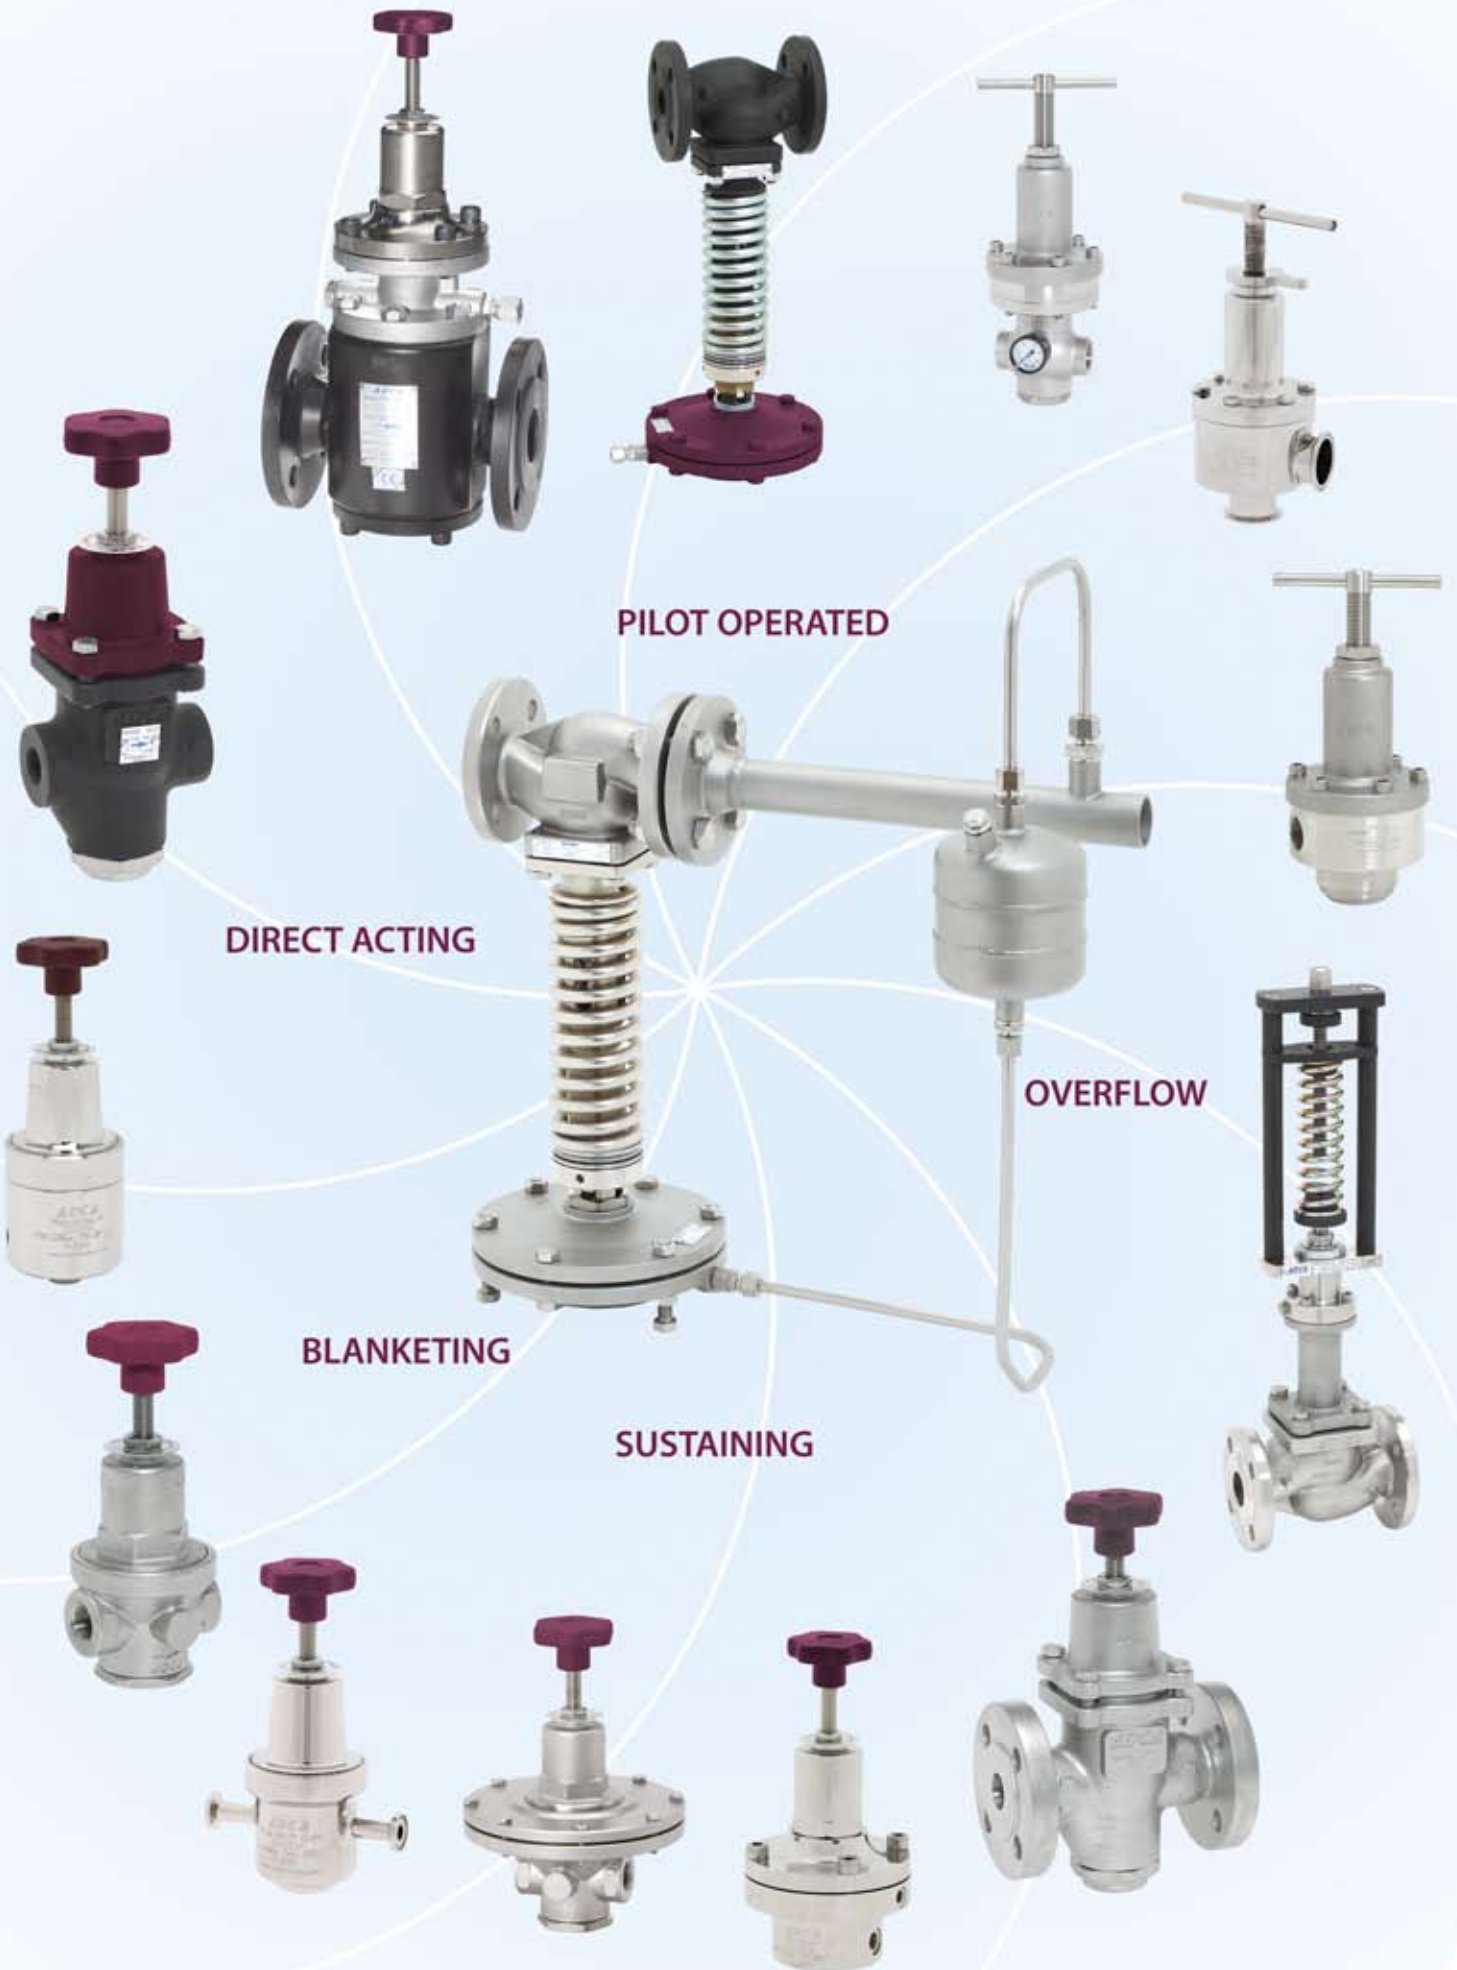

Pressure Regulators and Control Valves

Pressure Regulators

Control Valves

PNEUMATIC AND
ELECTRICAL OPERATED

ON-OFF AND
MODULATING CONTROL

TWO AND THREE WAY

VALSTEAM ADCA ENG. S.A.
Trav. da Douroana
Ponte da Pedra
2419-006 Regueira de Pontes
Leiria - PORTUGAL
Tel.: +351 244 860 240
Fax: +351 244 861 770
e-mail: adca@valsteam.pt